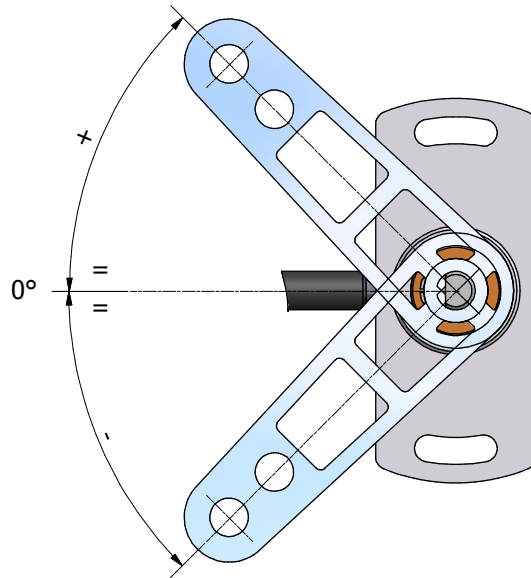

Hall effect angle sensors (2)

Dimensions*

Cod. see form "Codes"

ELEN S.r.l. - Elettronica industriale

Viale Forlanini 71, 20024 Garbagnate Milanese (MI) - Tel 02.99022397/98/99 - Fax 02.99026166 - www.elensrl.it

Hall effect angle sensors (2)