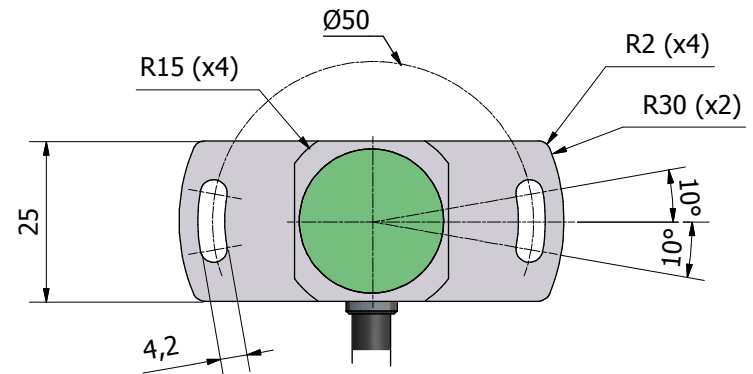

Hall effect angle sensors (2)

Dimensions*

Cod. see form "Codes"

ELEN S.r.l. - Elettronica industriale

Viale Forlanini 71, 20024 Garbagnate Milanese (MI) - Tel 02.99022397/98/99 - Fax 02.99026166 - www.elensrl.it

Hall effect angle sensors (2)