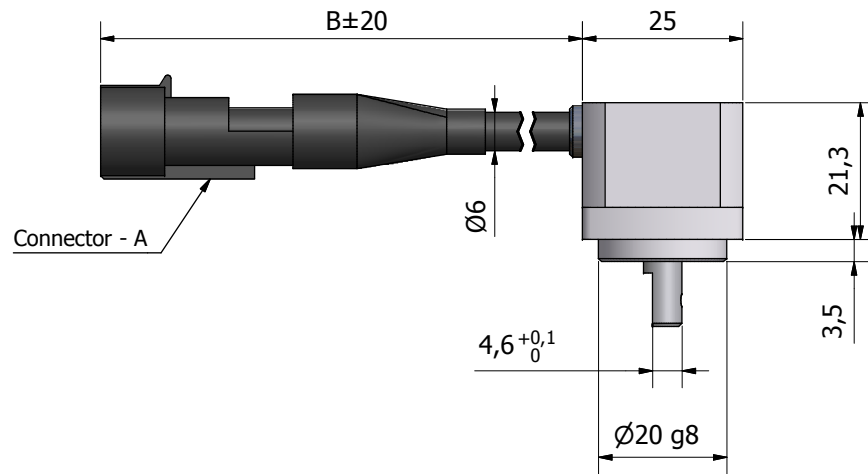

Hall effect angle sensors (2)

Dimensions*

Cod. see form "Codes"

ELEN S.r.l. - Elettronica industriale

Viale Forlanini 71, 20024 Garbagnate Milanese (MI) - Tel 02.99022397/98/99 - Fax 02.99026166 - www.elensrl.it

Hall effect angle sensors (2)