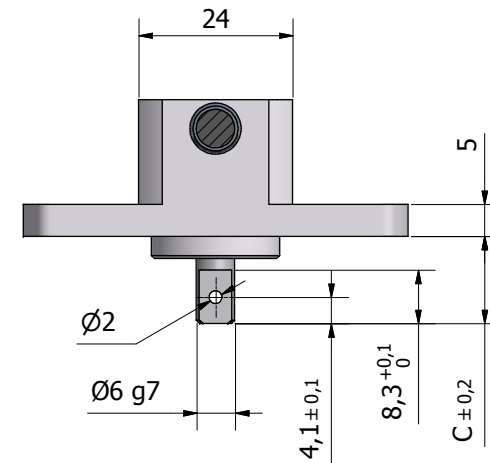

Hall effect angle sensors (2)

Dimensions*

Cod. see form "Codes"

ELEN S.r.l. - Elettronica industriale

Viale Forlanini 71, 20024 Garbagnate Milanese (MI) - Tel 02.99022397/98/99 - Fax 02.99026166 - www.elensrl.it

Hall effect angle sensors (2)