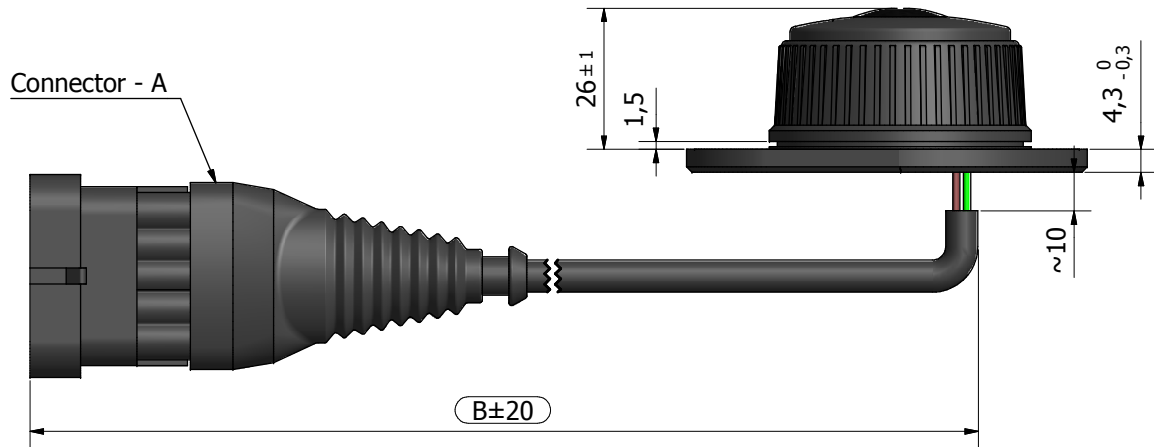

# Accelerator control knob for Perkins engines (IVS)

Dimensions\*

Cod. see form "Codes"

**ELEN S.r.l. - Elettronica industriale**

Viale Forlanini 71, 20024 Garbagnate Milanese (MI) - Tel 02.99022397/98/99 - Fax 02.99026166 - www.elensrl.it