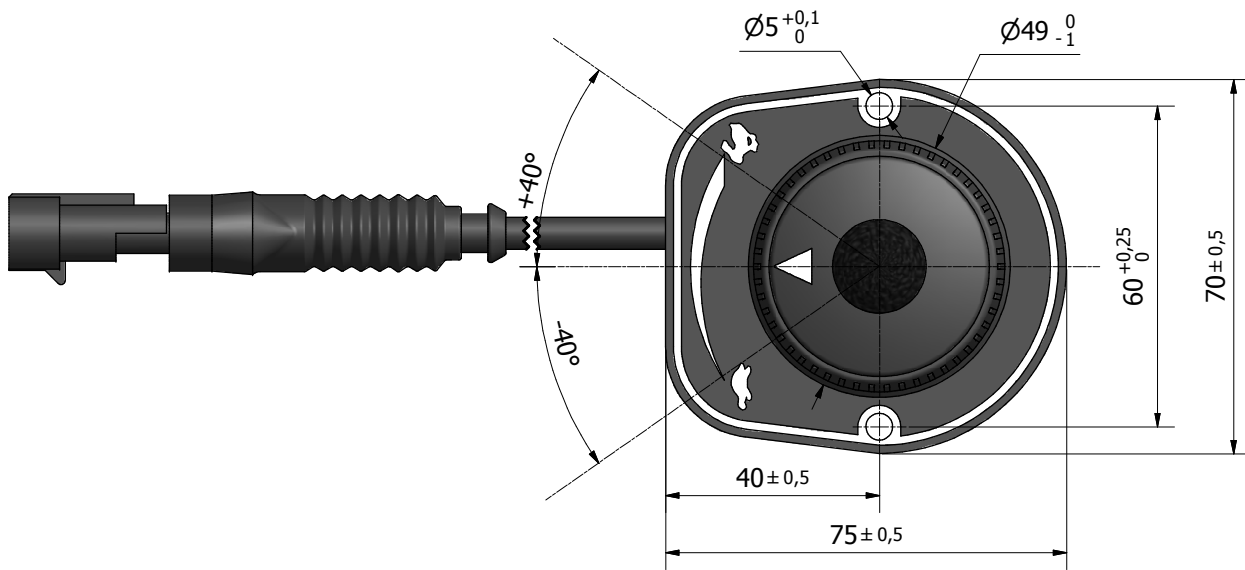

# Accelerator control knob for Perkins engines (IVS)

Dimensions\*

Cod. see form "Codes"

**ELEN S.r.l. - Elettronica industriale**

Viale Forlanini 71, 20024 Garbagnate Milanese (MI) - Tel 02.99022397/98/99 - Fax 02.99026166 - www.elensrl.it