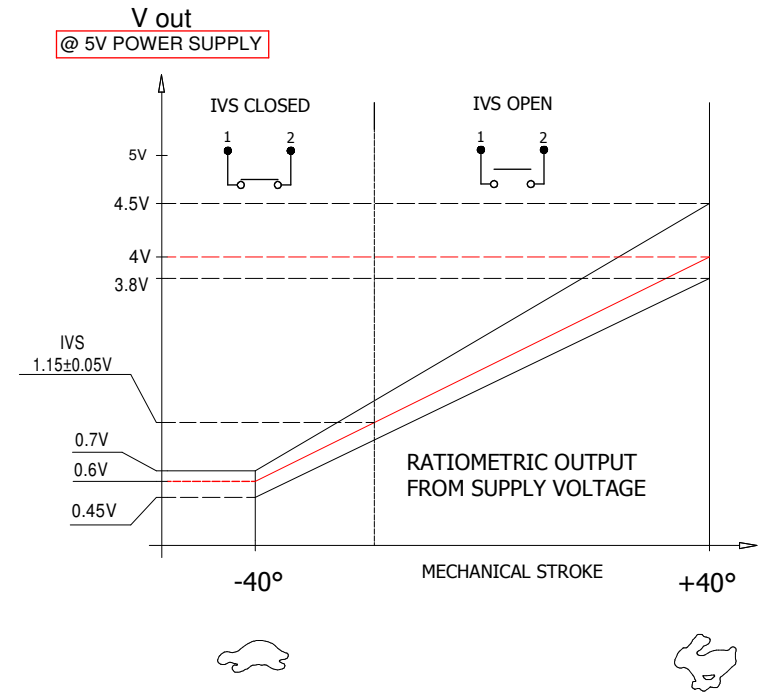

# Accelerator control knob for Perkins engines (IVS)

Dimensions\*

Cod. see form "Codes"

**ELEN S.r.l. - Elettronica industriale**

Viale Forlanini 71, 20024 Garbagnate Milanese (MI) - Tel 02.99022397/98/99 - Fax 02.99026166 - www.elensrl.it