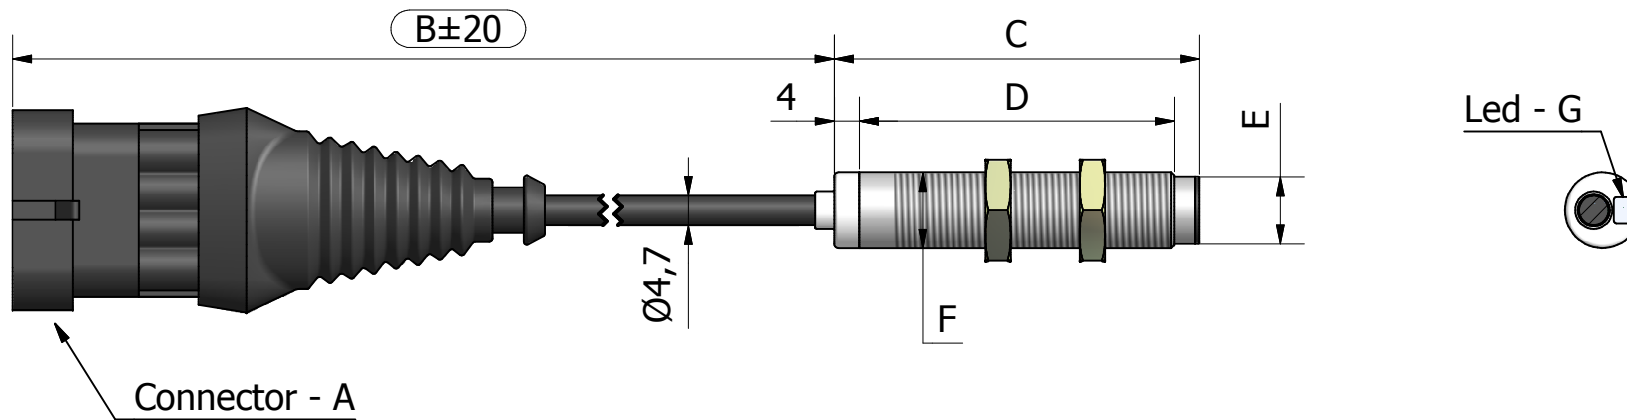

## Inductive proximity sensors

Dimensions\*

Cod. see form "Codes"

\* customizable on request

**ELEN S.r.l. - Elettronica industriale**

Viale Forlanini 71, 20024 Garbagnate Milanese (MI) - Tel 02.99022397/98/99 - Fax 02.99026166 - [www.elensrl.it](http://www.elensrl.it)

## Inductive proximity sensors

---