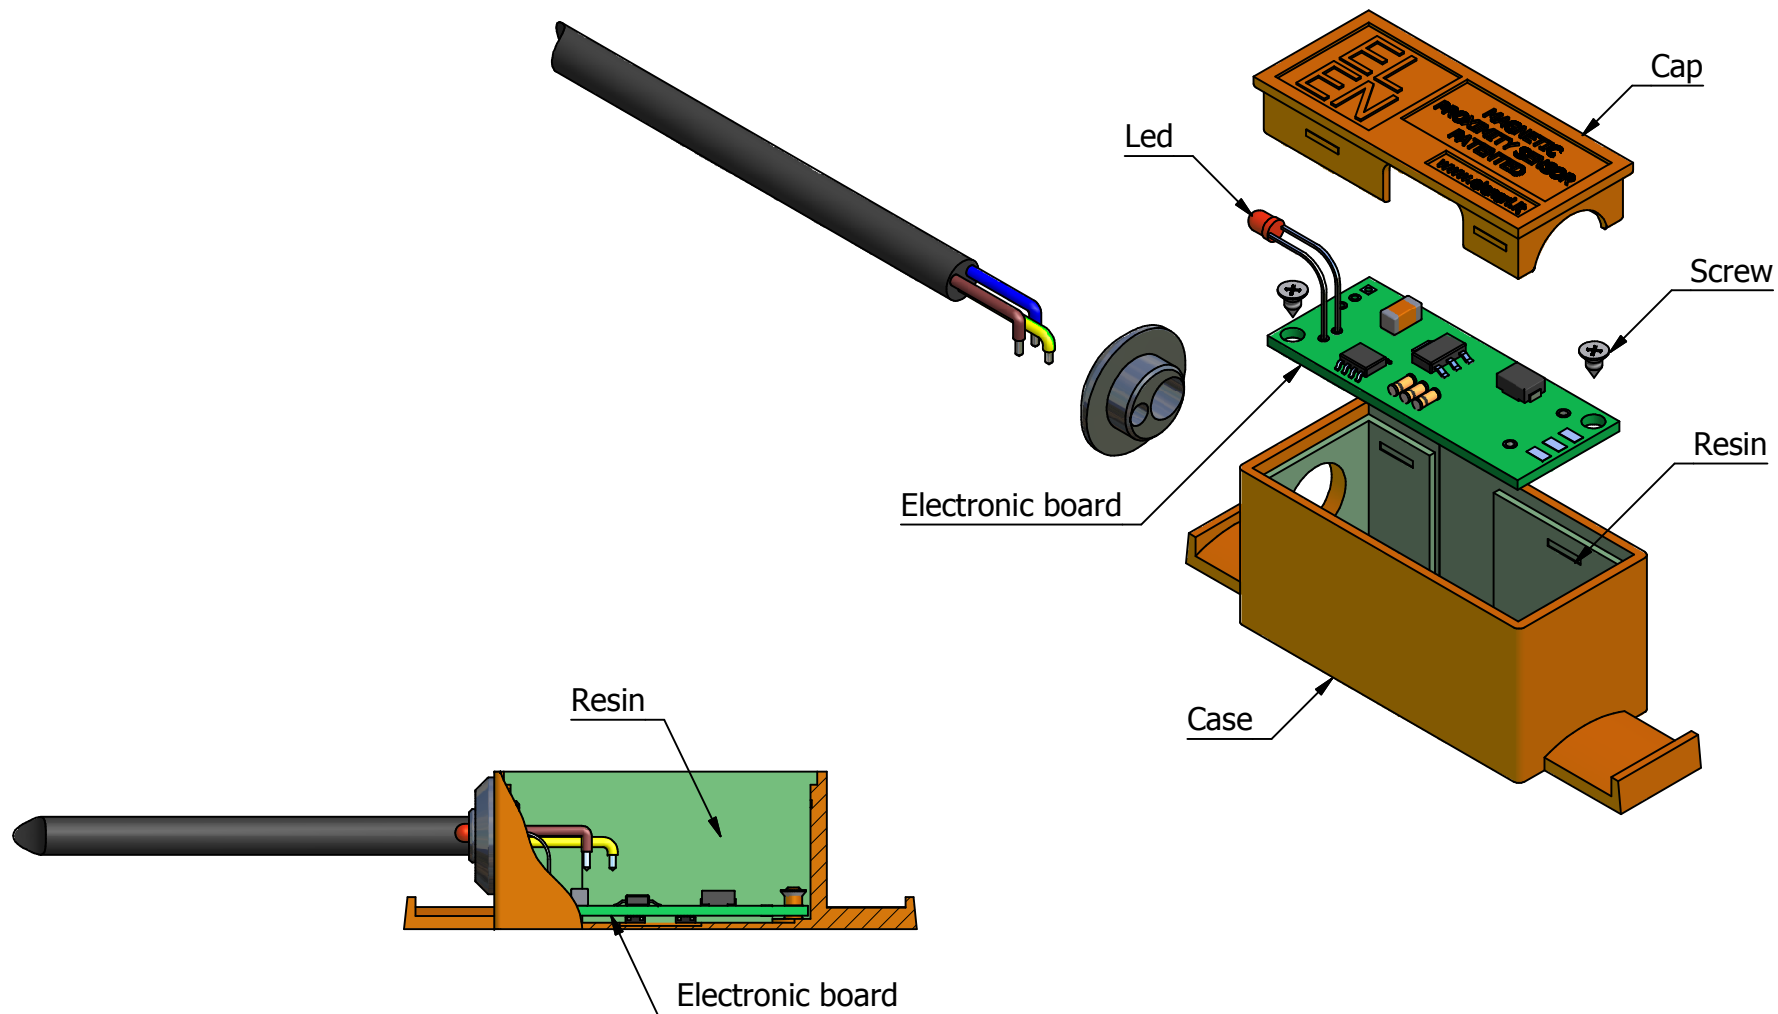

ON-OFF sensors for ferrous hydraulic cylinders with double output

Dimensions*

Cod. see form "Codes"

* customizable on request

ELEN S.r.l. - Elettronica industriale

Viale Forlanini 71, 20024 Garbagnate Milanese (MI) - Tel 02.99022397/98/99 - Fax 02.99026166 - www.elensrl.it

ON-OFF sensors for ferrous hydraulic cylinders with double output

ELEN S.r.l. - Elettronica industriale

Viale Forlanini 71, 20024 Garbagnate Milanese (MI) - Tel 02.99022397/98/99 - Fax 02.99026166 - www.elensrl.it