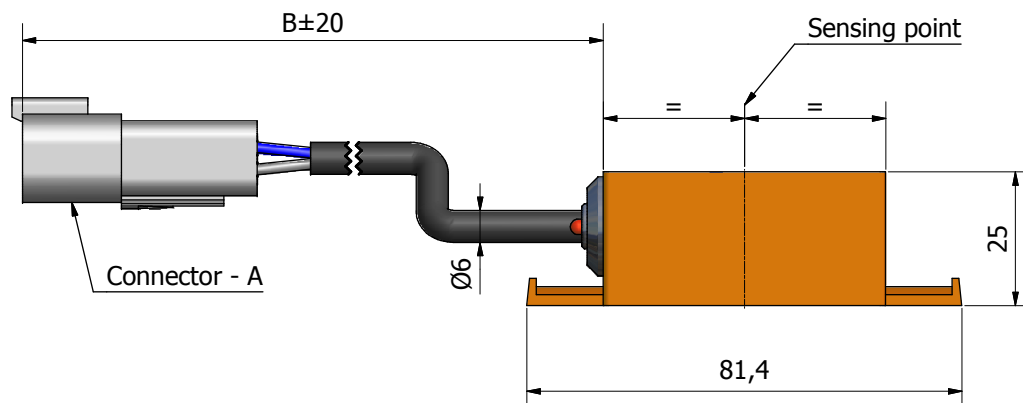

ON-OFF sensors for ferrous hydraulic cylinders with double output

Dimensions*

Cod. see form "Codes"

* customizable on request

ELEN S.r.l. - Elettronica industriale

Viale Forlanini 71, 20024 Garbagnate Milanese (MI) - Tel 02.99022397/98/99 - Fax 02.99026166 - www.elensrl.it

ON-OFF sensors for ferrous hydraulic cylinders with double output

ELEN S.r.l. - Elettronica industriale

Viale Forlanini 71, 20024 Garbagnate Milanese (MI) - Tel 02.99022397/98/99 - Fax 02.99026166 - www.elensrl.it