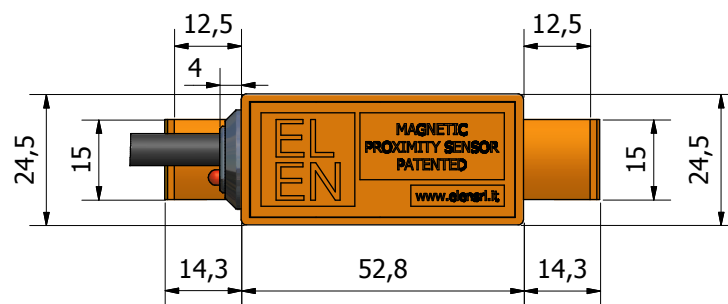

ON-OFF sensors for ferrous hydraulic cylinders with double output

Dimensions*

Cod. see form "Codes"

* customizable on request

ELEN S.r.l. - Elettronica industriale

Viale Forlanini 71, 20024 Garbagnate Milanese (MI) - Tel 02.99022397/98/99 - Fax 02.99026166 - www.elensrl.it

ON-OFF sensors for ferrous hydraulic cylinders with double output

ELEN S.r.l. - Elettronica industriale

Viale Forlanini 71, 20024 Garbagnate Milanese (MI) - Tel 02.99022397/98/99 - Fax 02.99026166 - www.elensrl.it