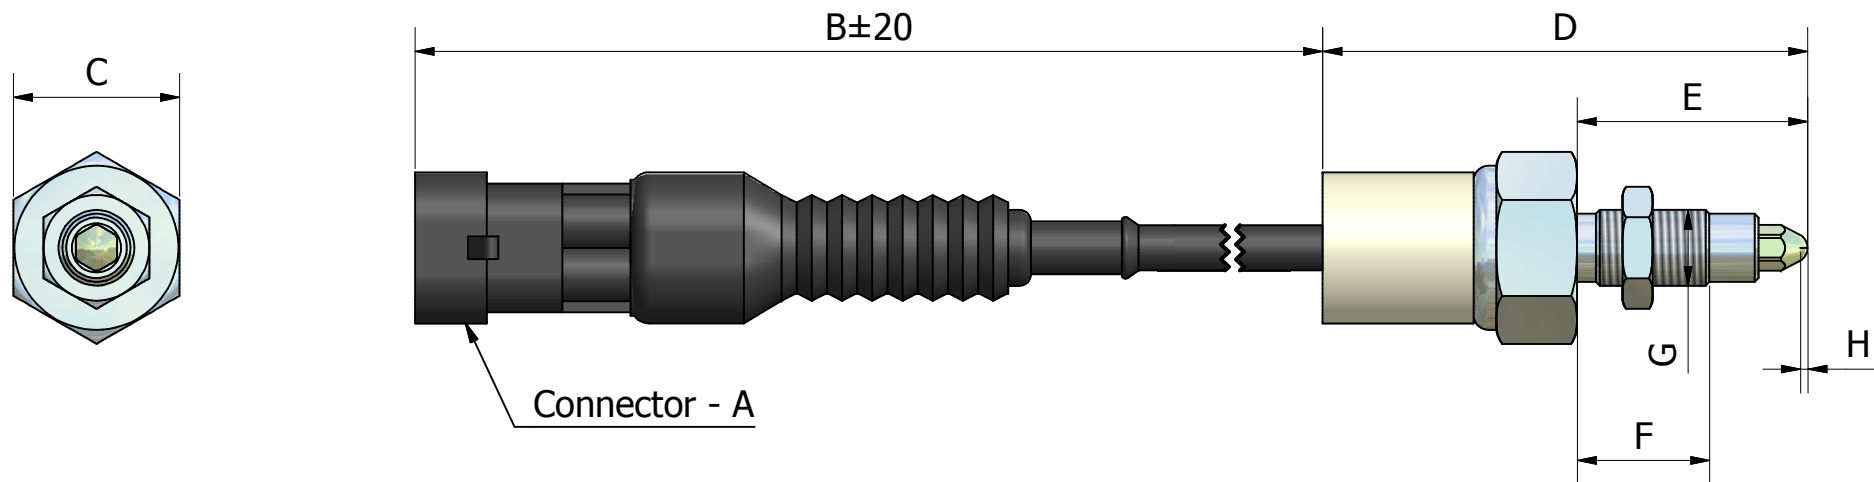

Limit switch with diagnostics network

Dimensions*

Cod. see form "Codes"

* customizable on request

ELEN S.r.l. - Elettronica industriale

Viale Forlanini 71, 20024 Garbagnate Milanese (MI) - Tel 02.99022397/98/99 - Fax 02.99026166 - www.elensrl.it

Limit switch with diagnostics network