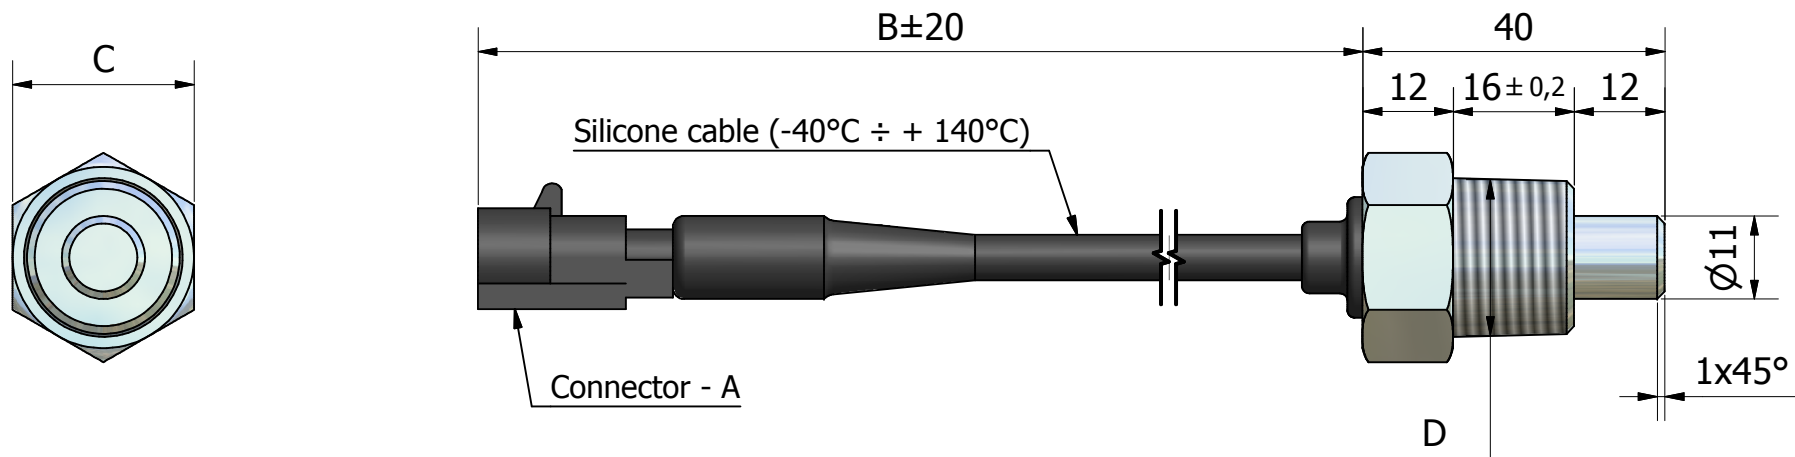

## Bimetallic thermostat with single contact connector

Dimensions\*

Cod. see form "Codes"

\* customizable on request

**ELEN S.r.l. - Elettronica industriale**

Viale Forlanini 71, 20024 Garbagnate Milanese (MI) - Tel 02.99022397/98/99 - Fax 02.99026166 - www.elensrl.it

## Bimetallic thermostat with single contact connector

---