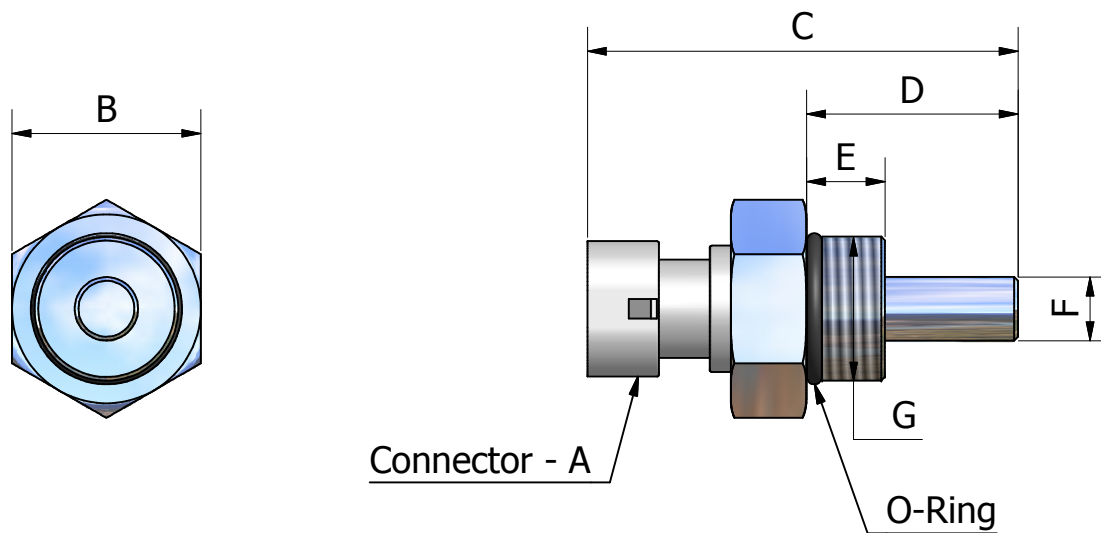

NTC temperature sensors with integrated connector

Dimensions*

Cod. see form "Codes"

ELEN S.r.l. - Elettronica industriale

Viale Forlanini 71, 20024 Garbagnate Milanese (MI) - Tel 02.99022397/98/99 - Fax 02.99026166 - www.elensrl.it

* customizable on request

NTC temperature sensors with integrated connector

ELEN S.r.l. - Elettronica industriale

Viale Forlanini 71, 20024 Garbagnate Milanese (MI) - Tel 02.99022397/98/99 - Fax 02.99026166 - www.elensrl.it