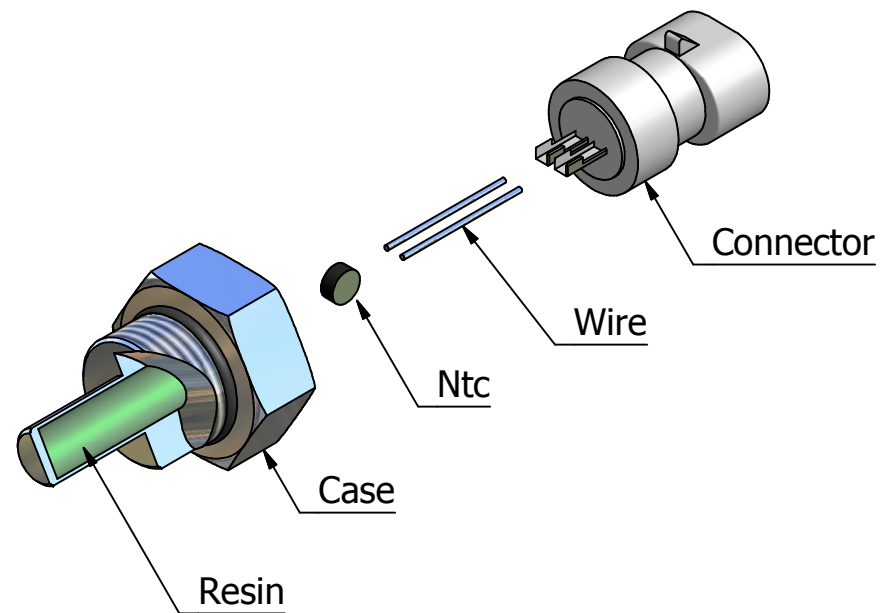

NTC temperature sensors with integrated connector

Dimensions*

Cod. see form "Codes"

ELEN S.r.l. - Elettronica industriale

Viale Forlanini 71, 20024 Garbagnate Milanese (MI) - Tel 02.99022397/98/99 - Fax 02.99026166 - www.elensrl.it

* customizable on request

NTC temperature sensors with integrated connector

ELEN S.r.l. - Elettronica industriale

Viale Forlanini 71, 20024 Garbagnate Milanese (MI) - Tel 02.99022397/98/99 - Fax 02.99026166 - www.elensrl.it