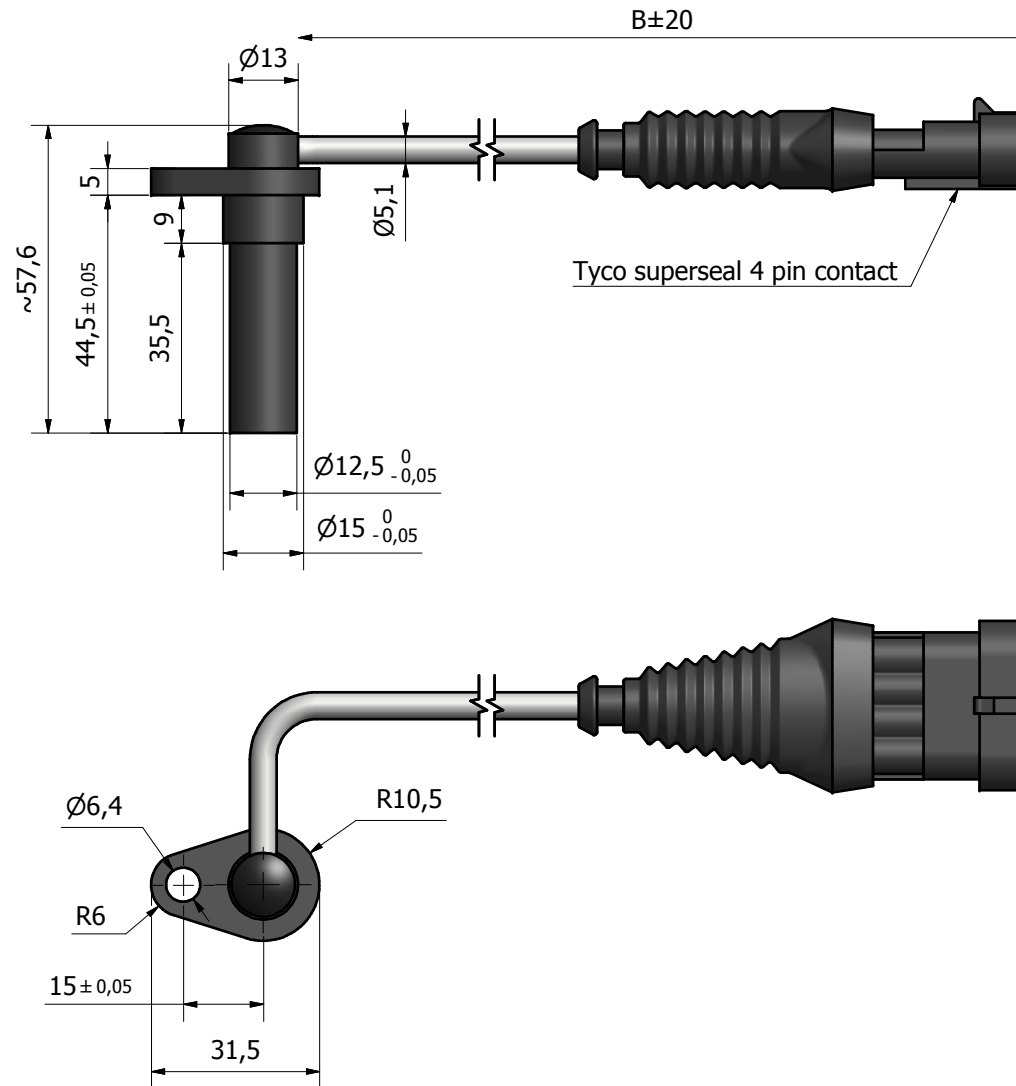

Hall effect speed and direction sensor (1)

Dimensions*

Cod. see form "Codes"

* customizable on request

ELEN S.r.l. - Elettronica industriale

Viale Forlanini 71, 20024 Garbagnate Milanese (MI) - Tel 02.99022397/98/99 - Fax 02.99026166 - www.elensrl.it

Hall effect speed and direction sensor (1)