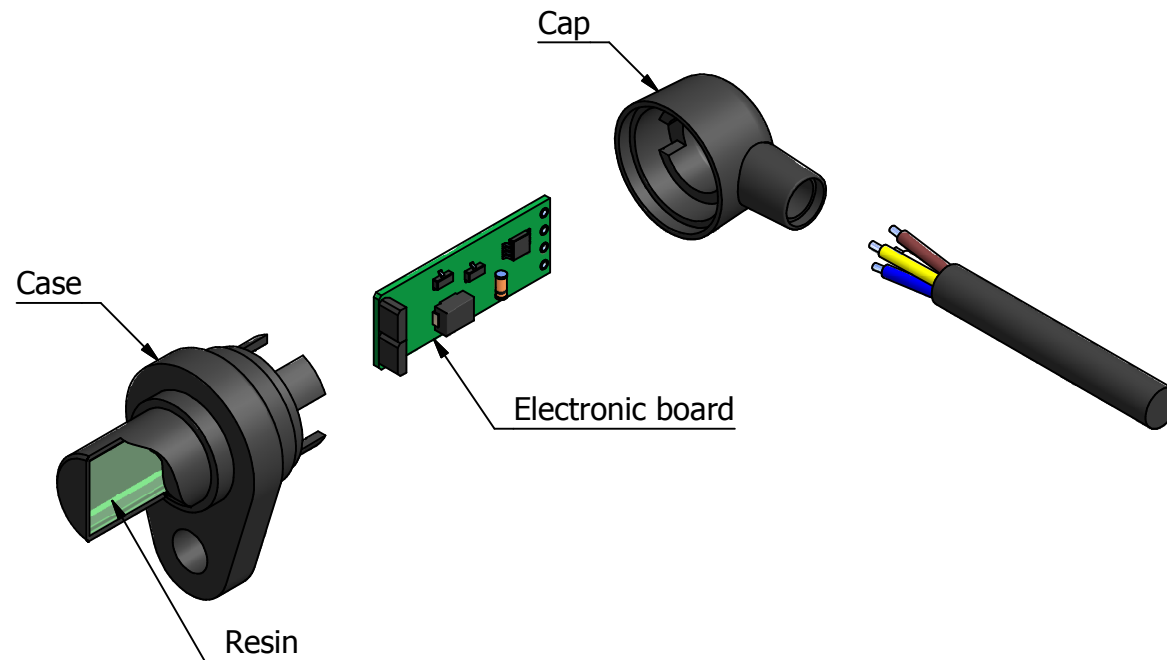

Linear position sensors with magnet on translating shaft

Dimensions*

Cod. see table

ELEN S.r.l. - Elettronica industriale

Viale Forlanini 71, 20024 Garbagnate Milanese (MI) - Tel 02.99022397/98/99 - Fax 02.99026166 - www.elensrl.it