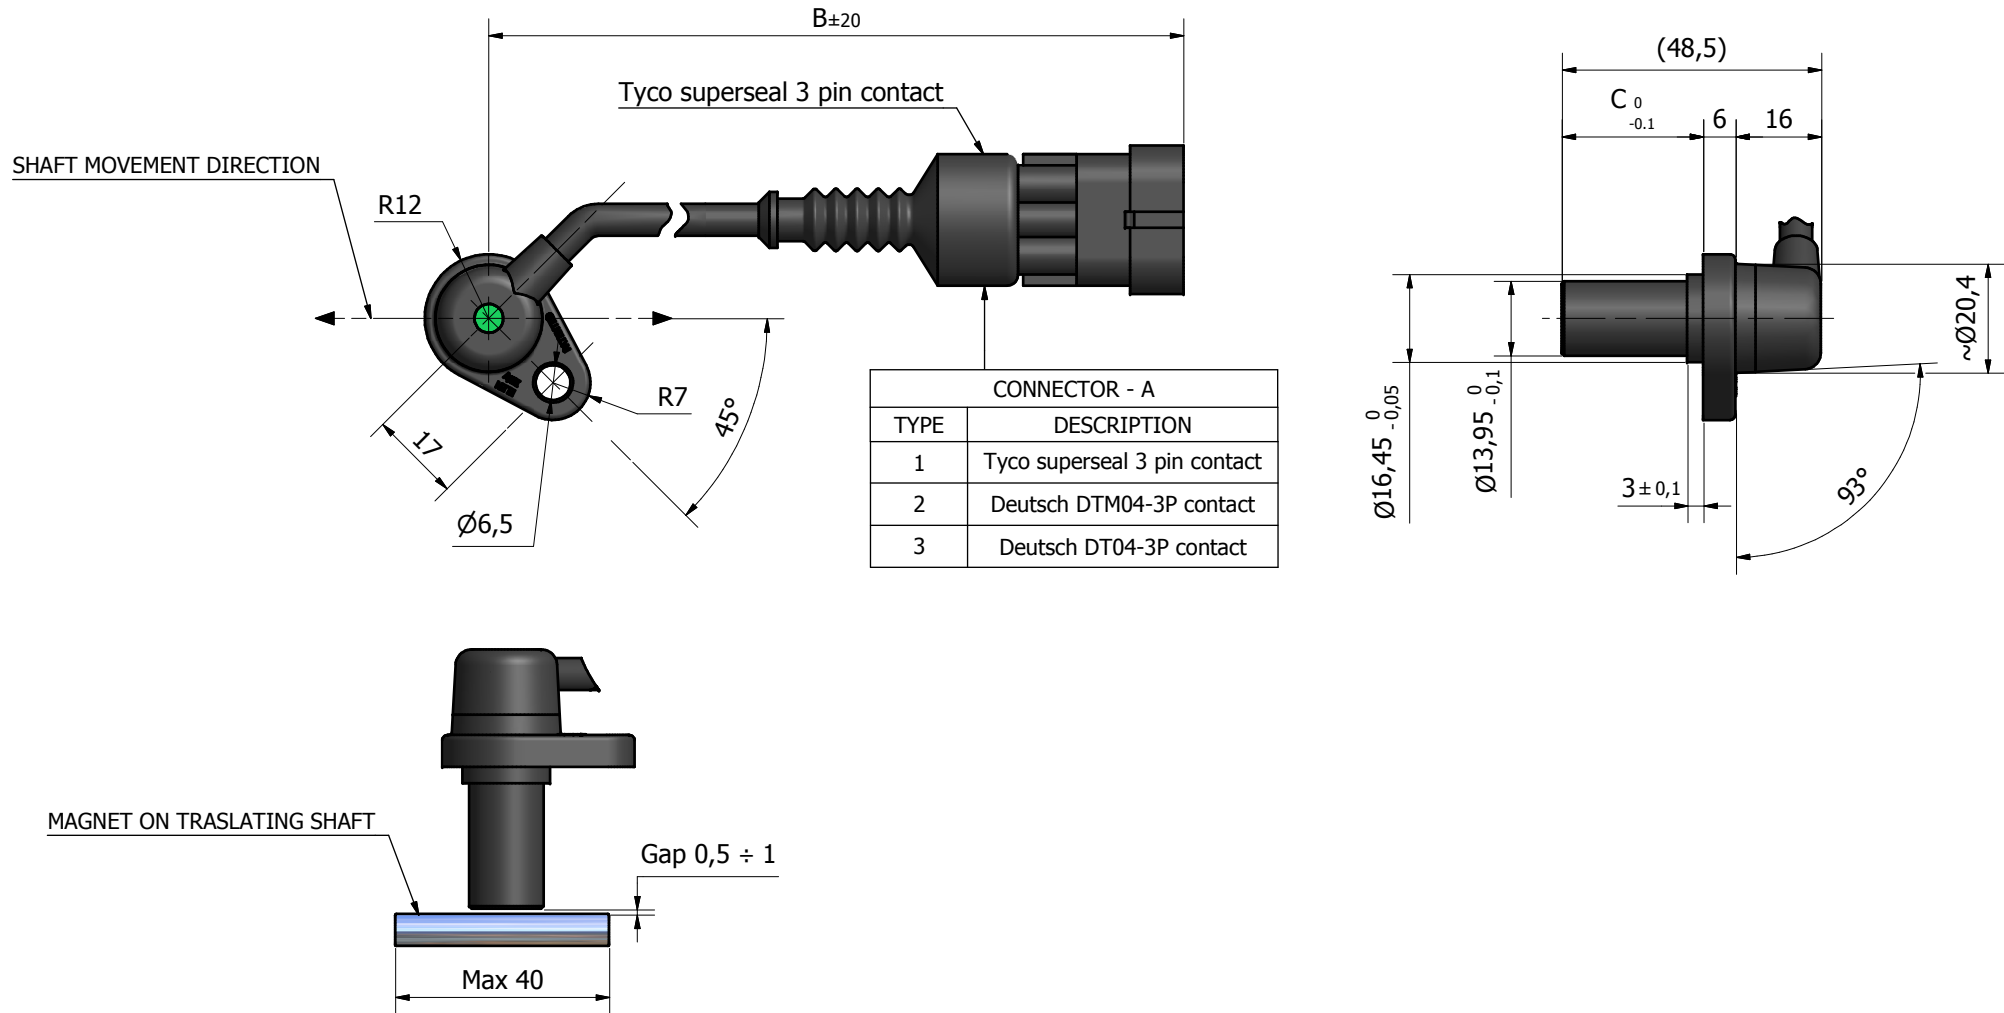

Linear position sensors with magnet on translating shaft

Dimensions*

Cod. see table

ELEN S.r.l. - Elettronica industriale

Viale Forlanini 71, 20024 Garbagnate Milanese (MI) - Tel 02.99022397/98/99 - Fax 02.99026166 - www.elensrl.it