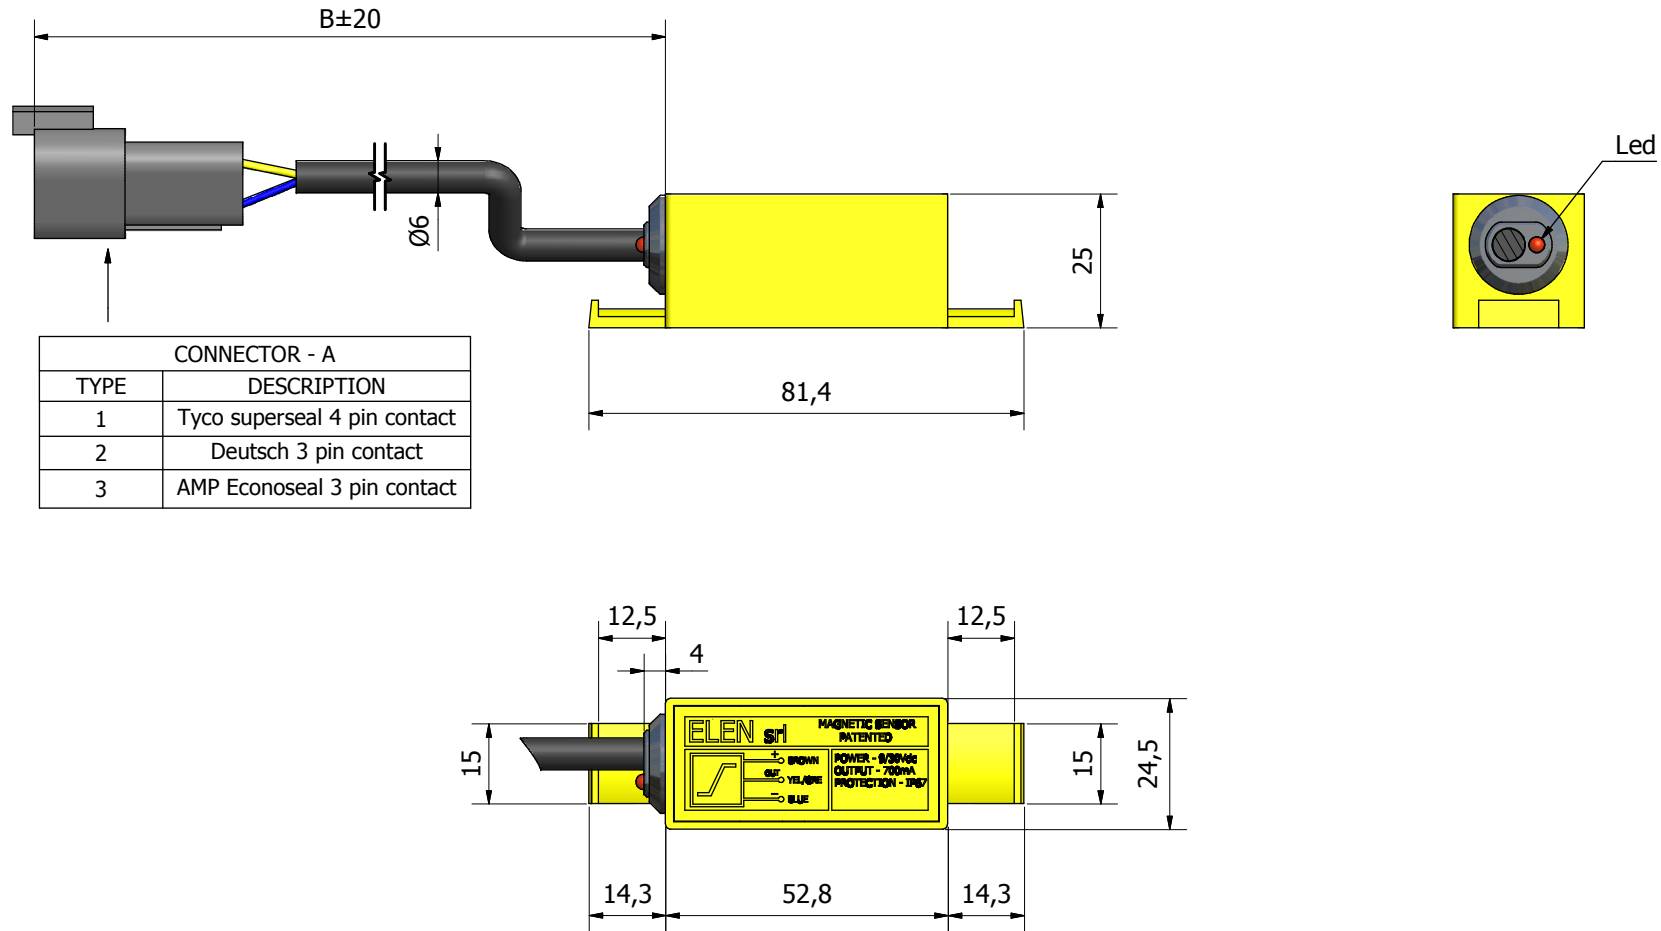

Proximity switch sensors for stainless steel hydraulic cylinders - 3

Dimensions*

Cod. see form "Codes"

* customizable on request

ELEN S.r.l. - Elettronica industriale

Viale Forlanini 71, 20024 Garbagnate Milanese (MI) - Tel 02.99022397/98/99 - Fax 02.99026166 - www.elensrl.it

Proximity switch sensors for stainless steel hydraulic cylinders - 3