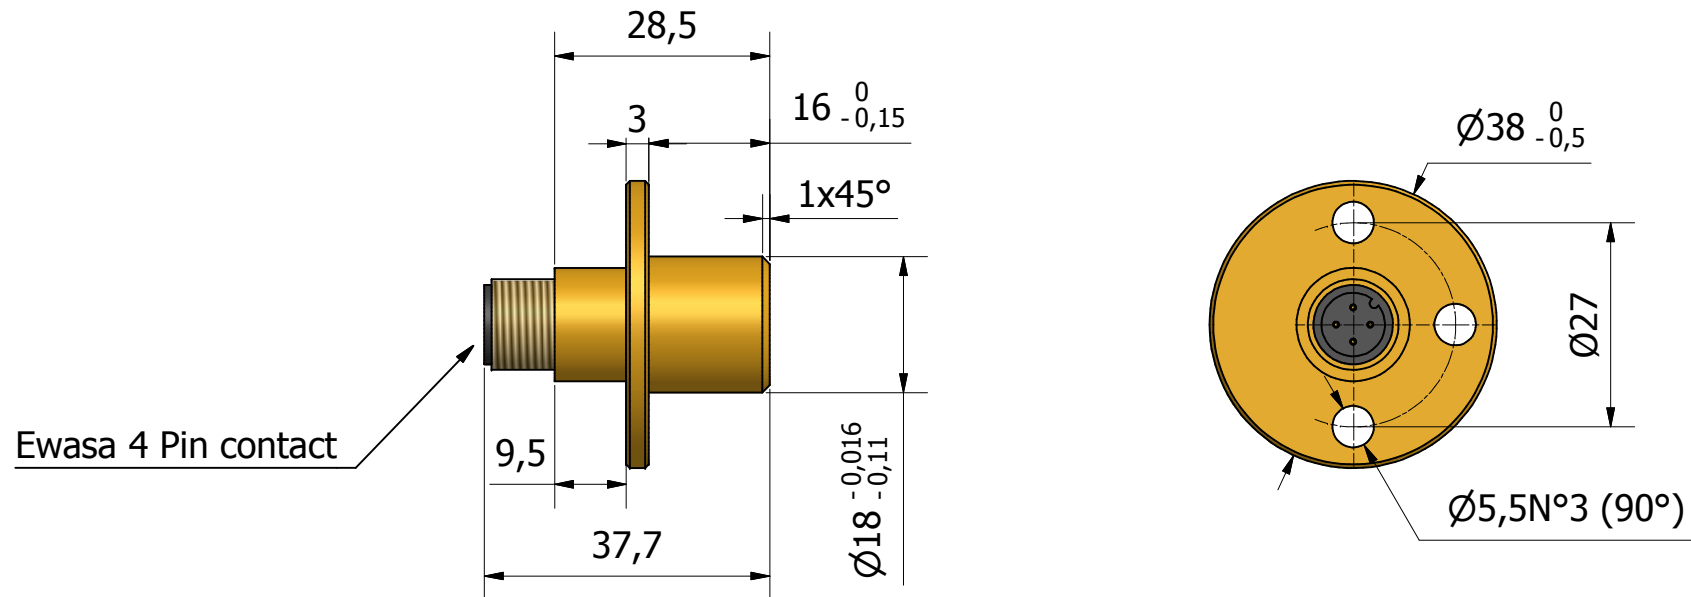

Proximity switch sensors for hydraulic cylinders with integrated connector

Dimensions*

Cod. AA020016-1

* customizable on request

ELEN S.r.l. - Elettronica industriale

Viale Forlanini 71, 20024 Garbagnate Milanese (MI) - Tel 02.99022397/98/99 - Fax 02.99026166 - www.elensrl.it

Proximity switch sensors for hydraulic cylinders with integrated connector