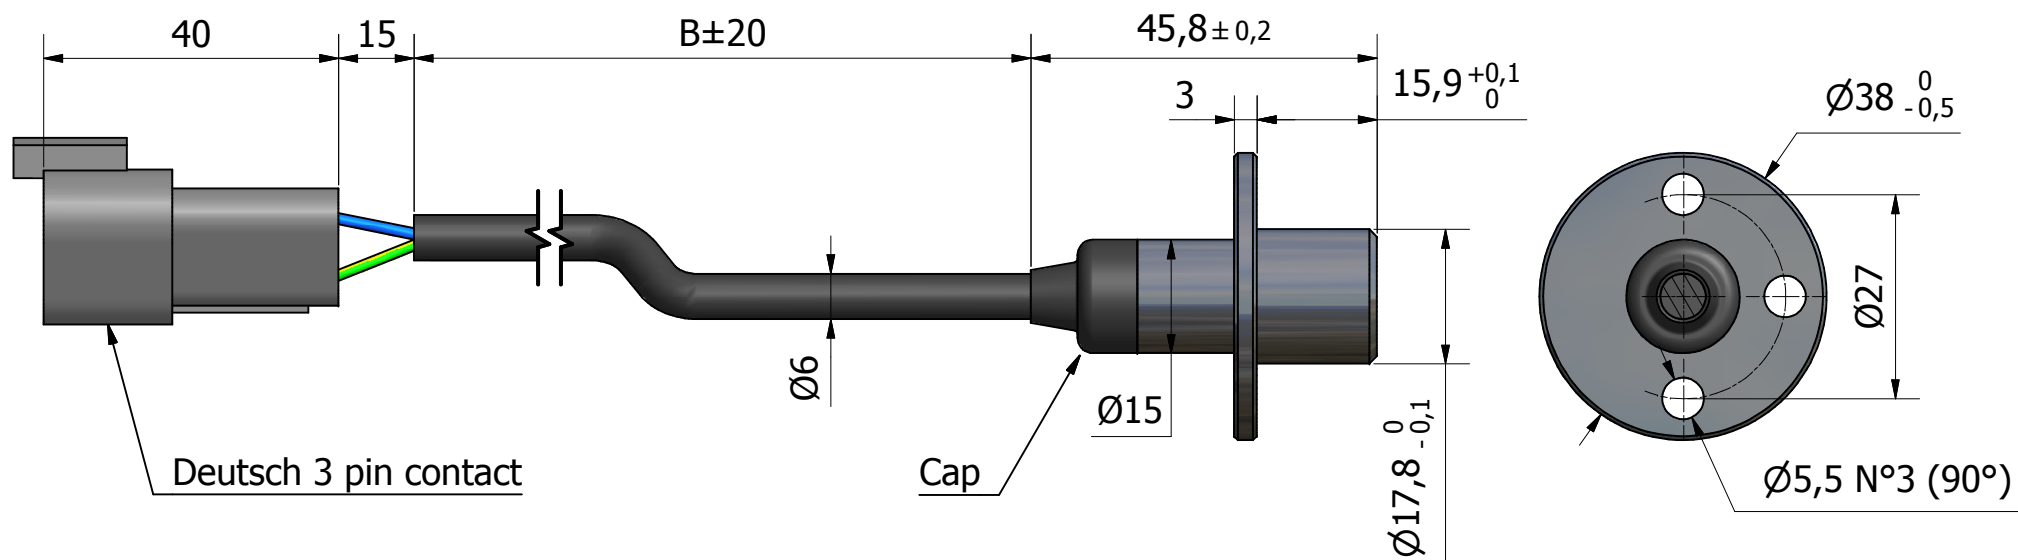

# Proximity switch sensors for stainless steel hydraulic cylinders - 1

Dimensions\*

Cod. see form "Codes"

\* customizable on request

**ELEN S.r.l. - Elettronica industriale**

Viale Forlanini 71, 20024 Garbagnate Milanese (MI) - Tel 02.99022397/98/99 - Fax 02.99026166 - www.elensrl.it

## Proximity switch sensors for stainless steel hydraulic cylinders - 1

---