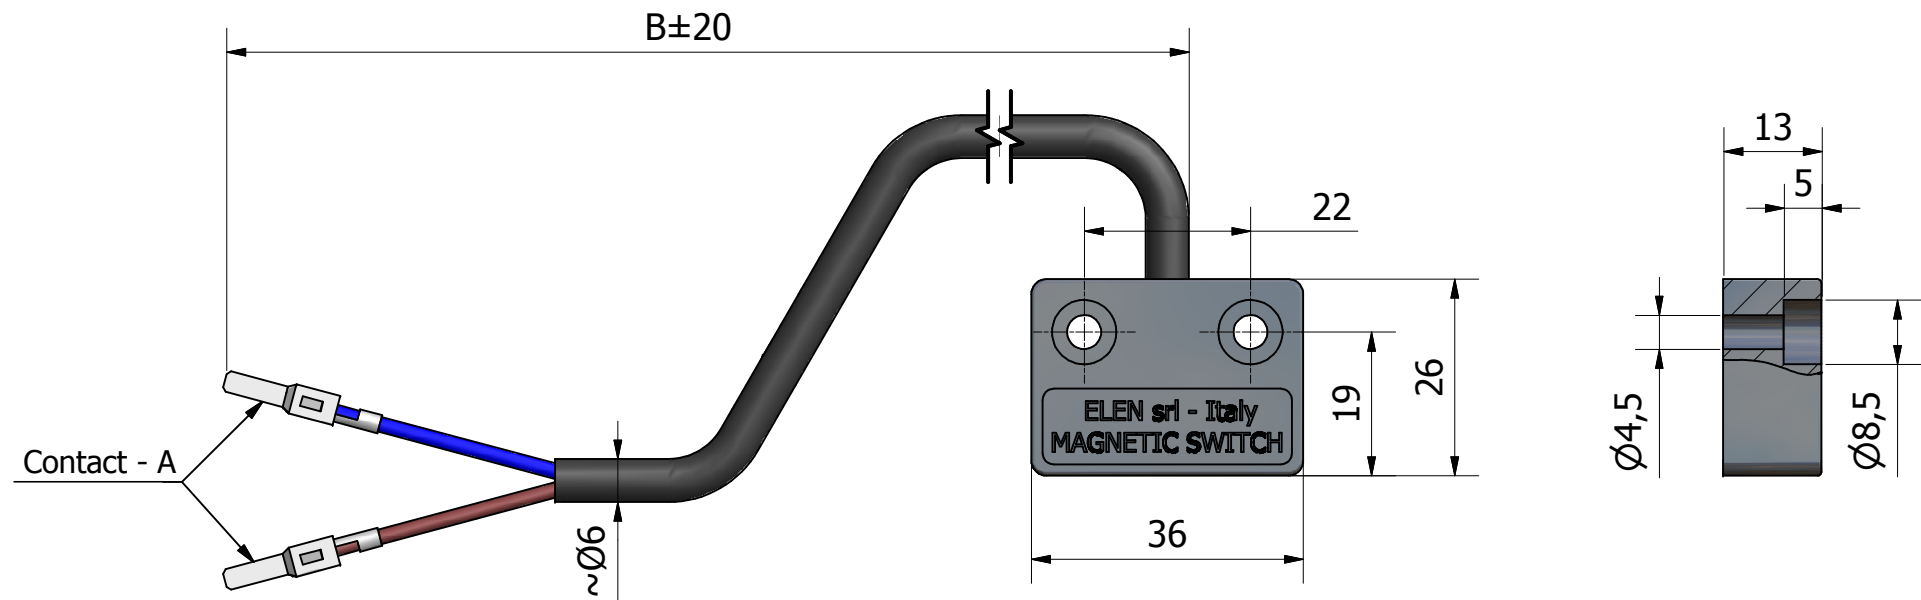

## Proximity reed-switch sensors

Dimensions\*

Cod. see form "Codes"

\* customizable on request

**ELEN S.r.l. - Elettronica industriale**

Viale Forlanini 71, 20024 Garbagnate Milanese (MI) - Tel 02.99022397/98/99 - Fax 02.99026166 - [www.elensrl.it](http://www.elensrl.it)

## Proximity reed-switch sensors

---