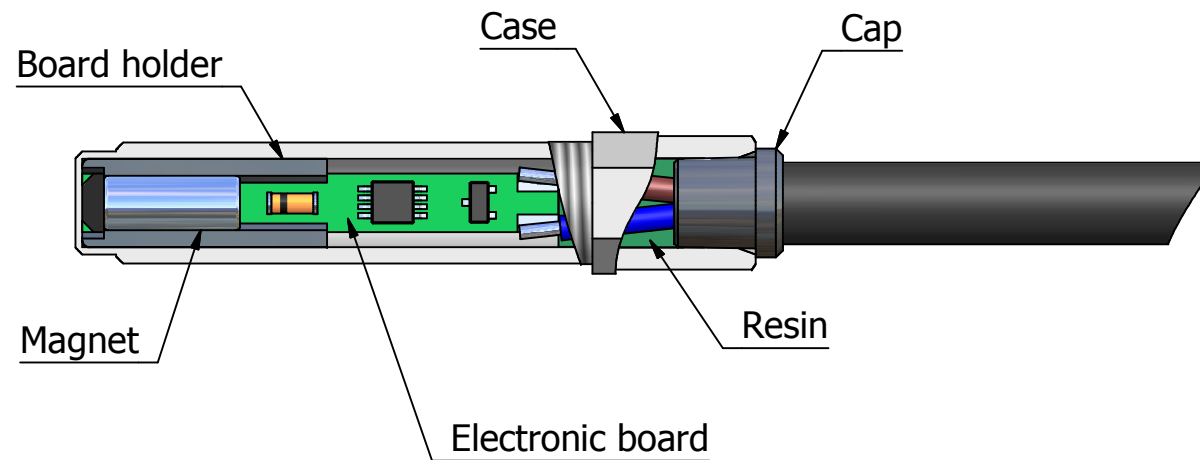

Hall effect speed sensors (3)

Dimensions*

Cod. see form "Codes"

CONNECTOR - A	
TYPE	DESCRIPTION
1	Tyco superseal 3 pin contact
2	Deutsch 3 pin contact

* customizable on request

ELEN S.r.l. - Elettronica industriale

Viale Forlanini 71, 20024 Garbagnate Milanese (MI) - Tel 02.99022397/98/99 - Fax 02.99026166 - www.elensrl.it

Hall effect speed sensors (3)

ELEN S.r.l. - Elettronica industriale

Viale Forlanini 71, 20024 Garbagnate Milanese (MI) - Tel 02.99022397/98/99 - Fax 02.99026166 - www.elensrl.it