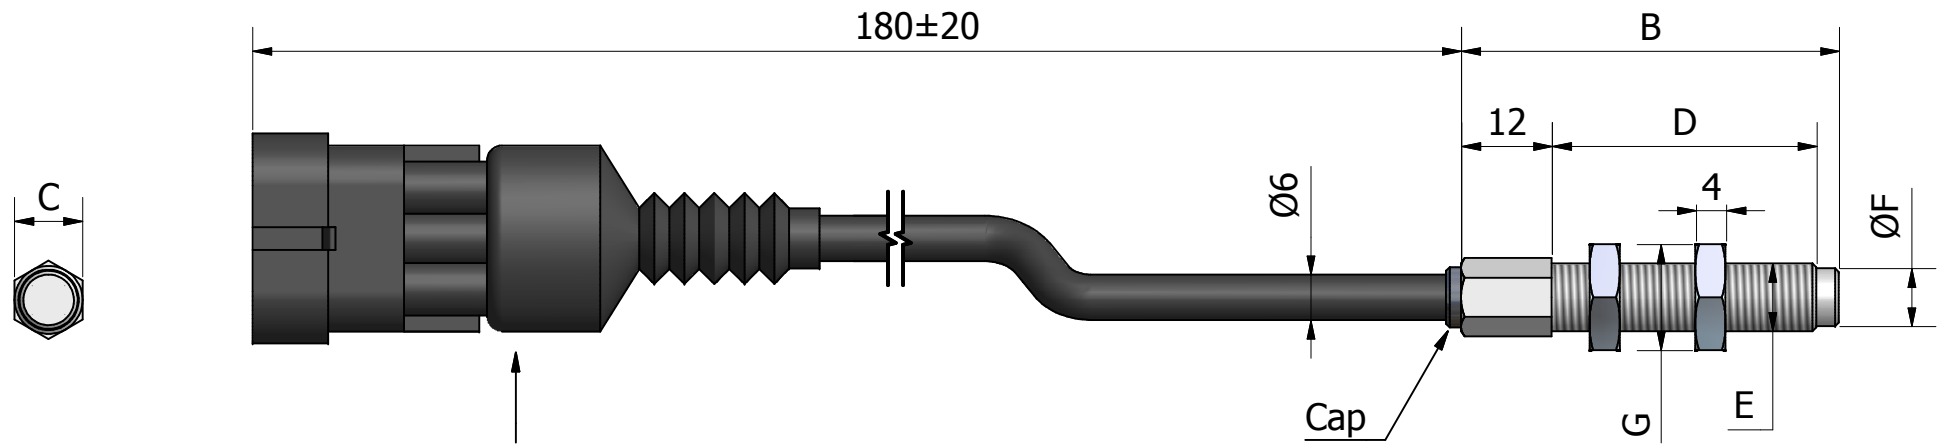

Hall effect speed sensors (3)

Dimensions*

Cod. see form "Codes"

CONNECTOR - A	
TYPE	DESCRIPTION
1	Tyco superseal 3 pin contact
2	Deutsch 3 pin contact

* customizable on request

ELEN S.r.l. - Elettronica industriale

Viale Forlanini 71, 20024 Garbagnate Milanese (MI) - Tel 02.99022397/98/99 - Fax 02.99026166 - www.elensrl.it

Hall effect speed sensors (3)

ELEN S.r.l. - Elettronica industriale

Viale Forlanini 71, 20024 Garbagnate Milanese (MI) - Tel 02.99022397/98/99 - Fax 02.99026166 - www.elensrl.it