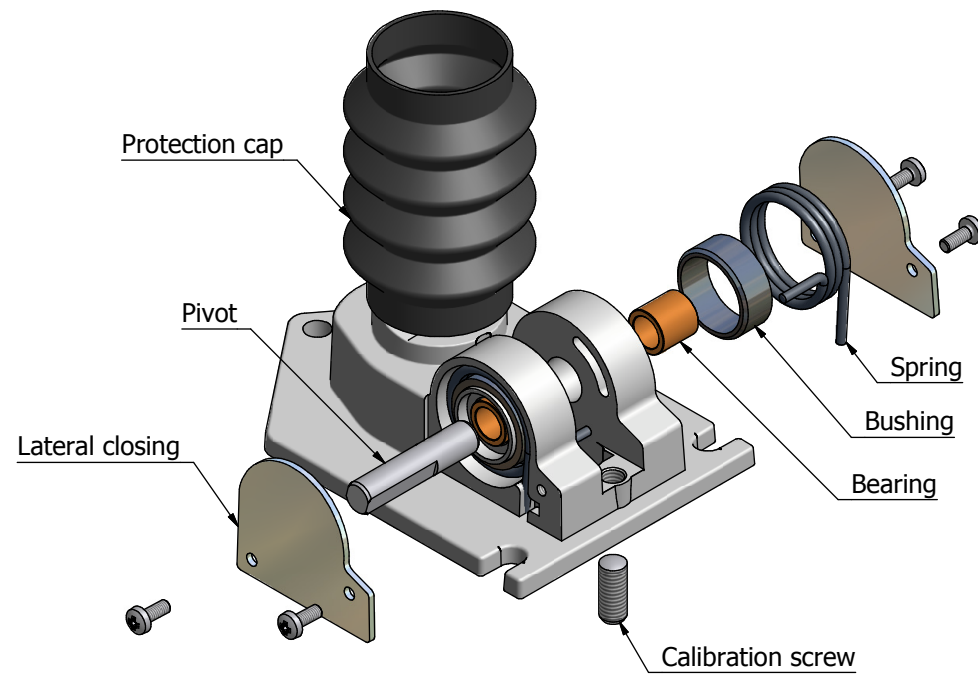

Mechanical throttle pedals

Dimensions*

Cod. AA020087

* customizable on request

ELEN S.r.l. - Elettronica industriale

Viale Forlanini 71, 20024 Garbagnate Milanese (MI) - Tel 02.99022397/98/99 - Fax 02.99026166 - www.elensrl.it

Mechanical throttle pedals

ELEN S.r.l. - Elettronica industriale

Viale Forlanini 71, 20024 Garbagnate Milanese (MI) - Tel 02.99022397/98/99 - Fax 02.99026166 - www.elensrl.it