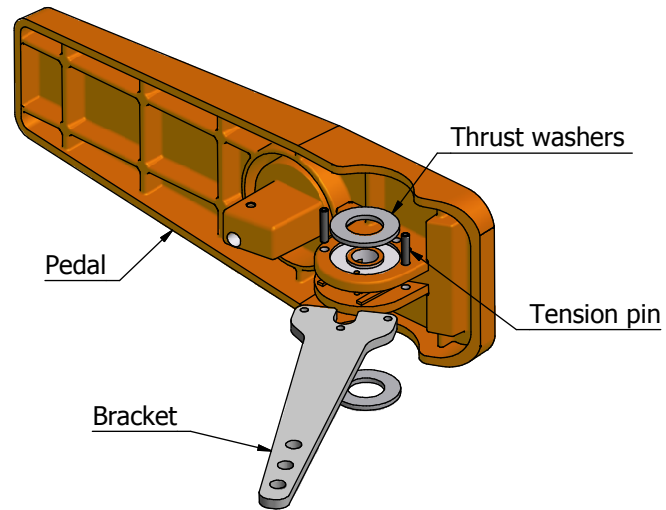

Mechanical throttle pedals

ELEN S.r.l. - Elettronica industriale

Viale Forlanini 71, 20024 Garbagnate Milanese (MI) - Tel 02.99022397/98/99 - Fax 02.99026166 - www.elensrl.it