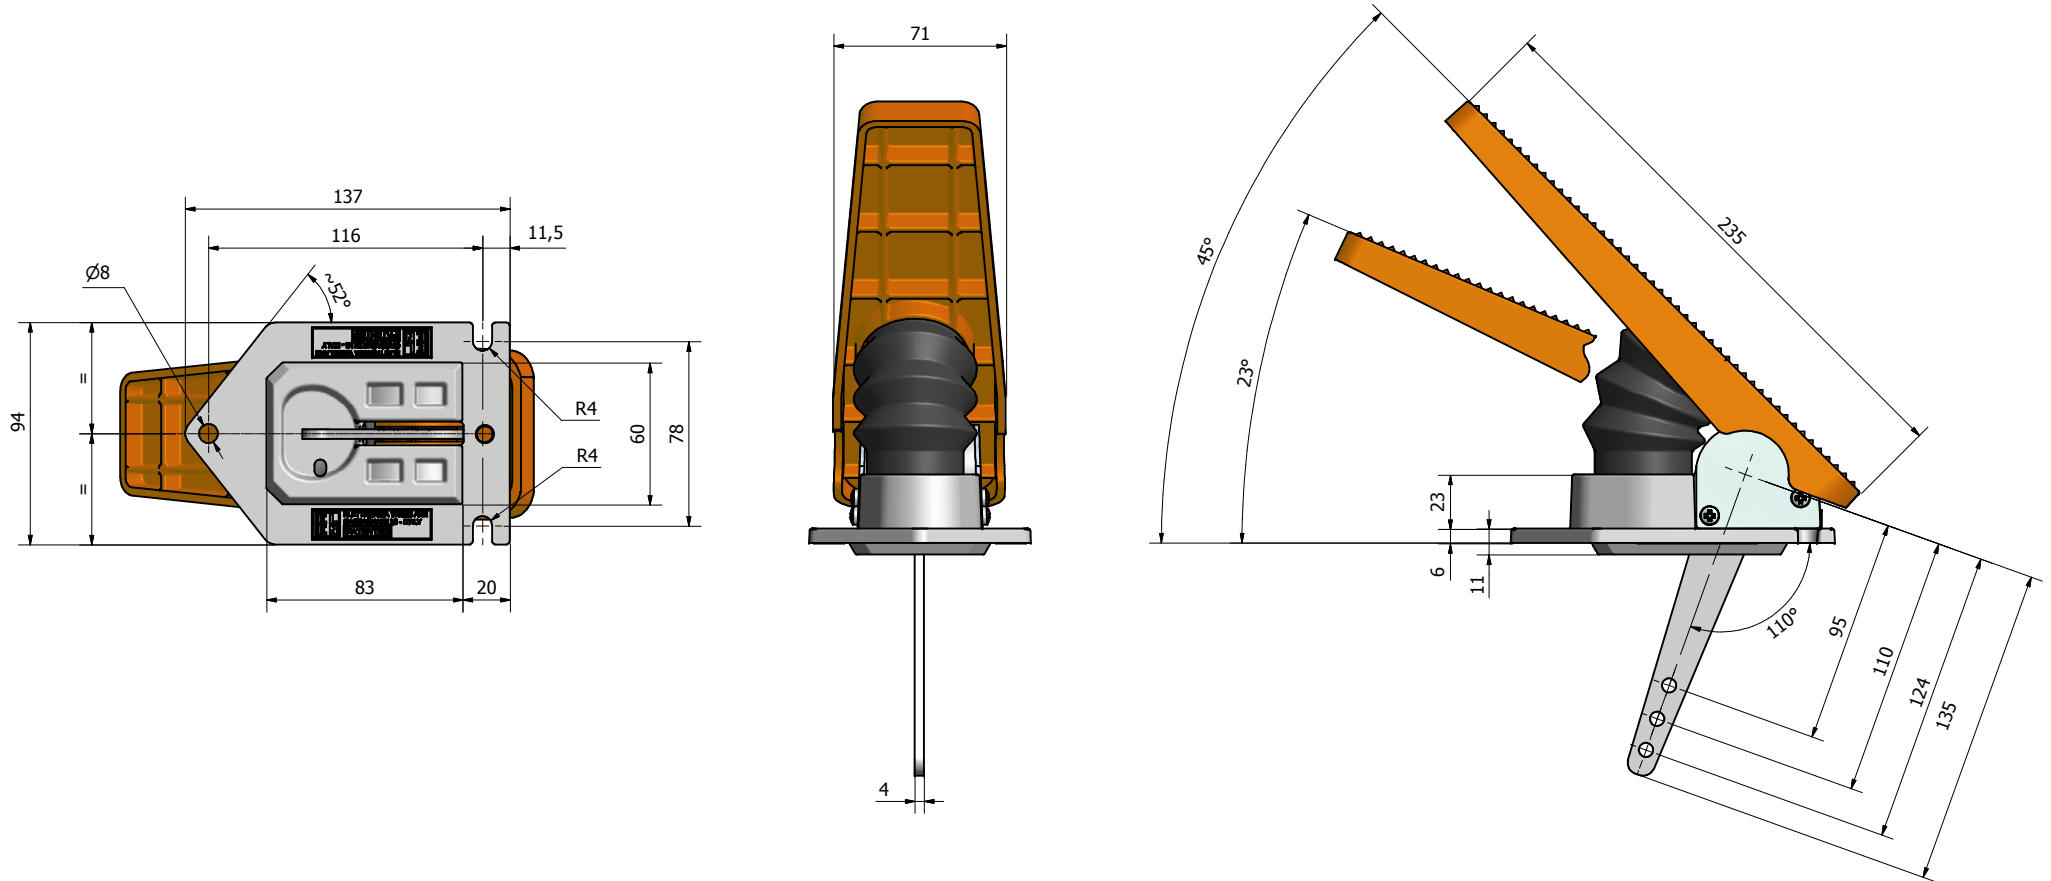

Mechanical throttle pedals

Dimensions*

Cod. AA020087

* customizable on request

ELEN S.r.l. - Elettronica industriale

Viale Forlanini 71, 20024 Garbagnate Milanese (MI) - Tel 02.99022397/98/99 - Fax 02.99026166 - www.elensrl.it