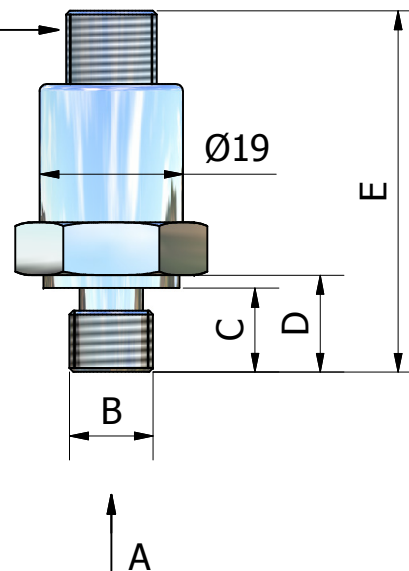

OEM pressure transmitter with dual output

Dimensions

Cod. see form "Codes"

CONNECTOR - A	
TYPE	DESCRIPTION
1	M12x1 EN60947-5-2
2	Deutsch DT04
3	DIN 72585A1-4.1

ELEN S.r.l. - Elettronica industriale

Viale Forlanini 71, 20024 Garbagnate Milanese (MI) - Tel 02.99022397/98/99 - Fax 02.99026166 - www.elensrl.it