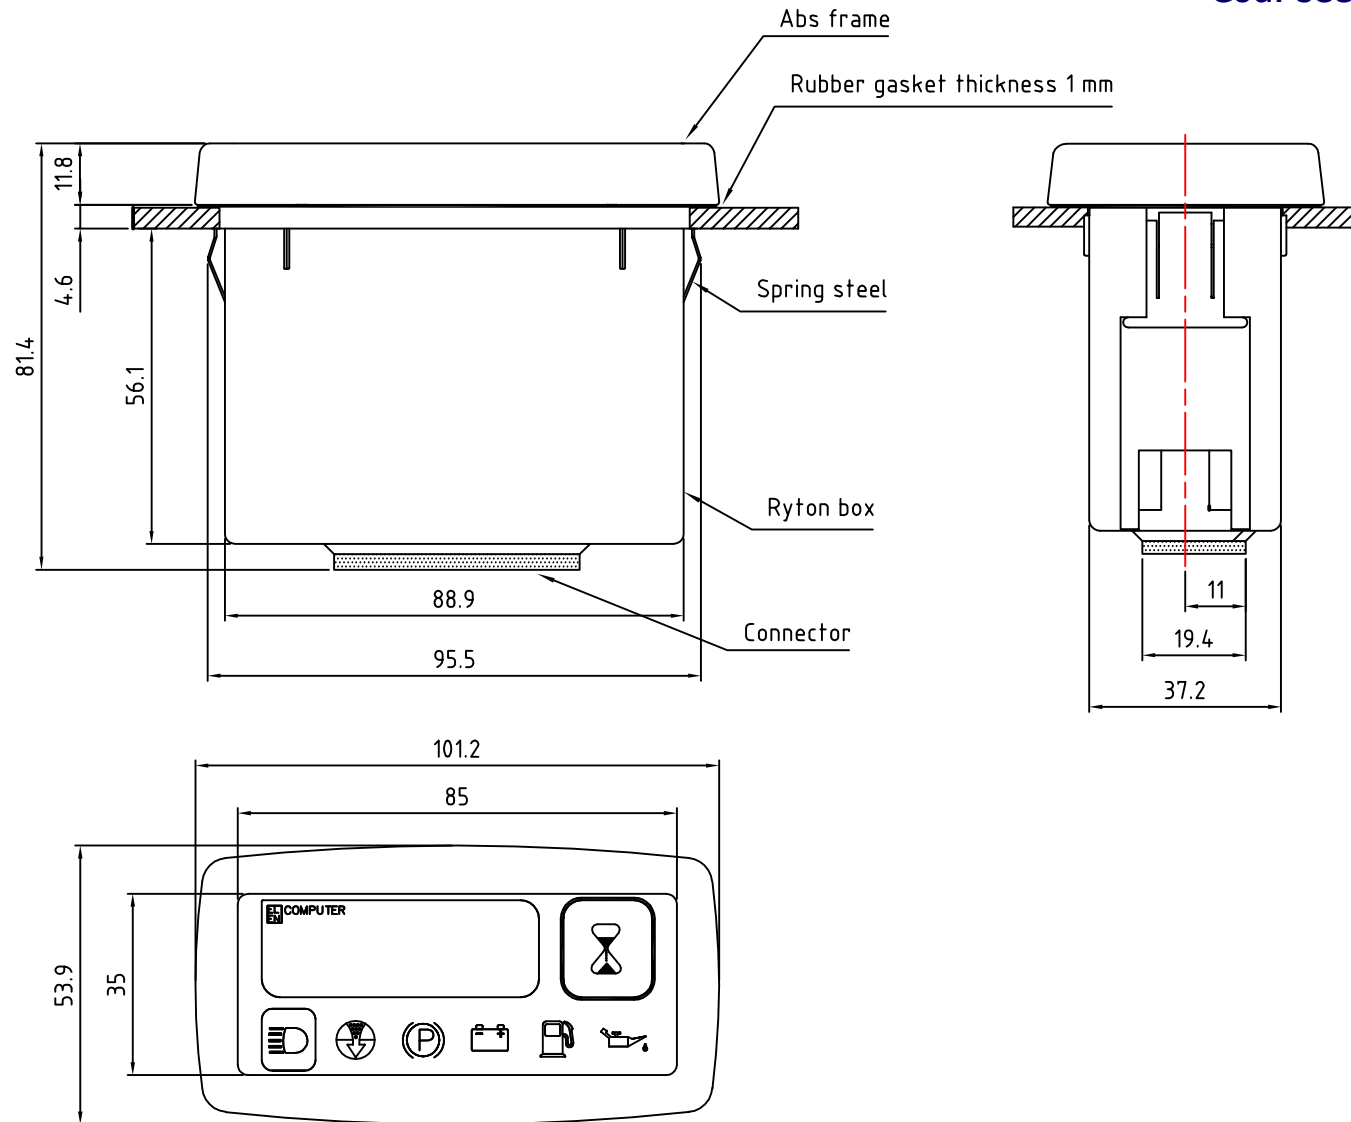

"Sivekino" grass mowing & collecting OBC

Dimensions

Cod. see form "Codes"

ELEN S.r.l. - Elettronica industriale

Viale Forlanini 71, 20024 Garbagnate Milanese (MI) - Tel 02.99022397/98/99 - Fax 02.99026166 - www.elensrl.it