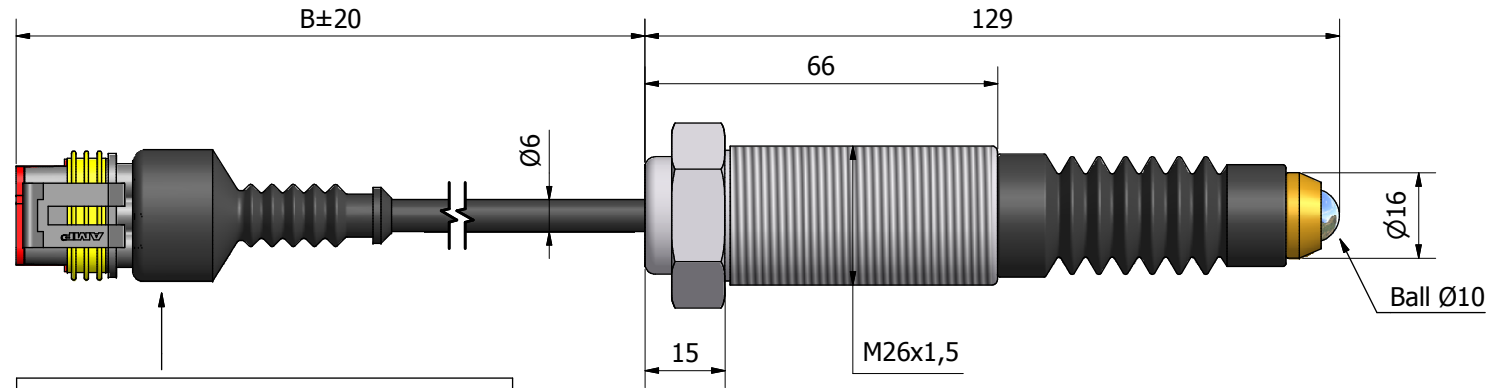

Hall effect linear position 10 mm sliding sensors

Dimensions*

Cod. see form "Codes"

CONNECTOR - A	
TYPE	DESCRIPTION
1	Tyco superseal 3 pin contact
2	Deutsch 3 pin contact

* customizable on request

ELEN S.r.l. - Elettronica industriale