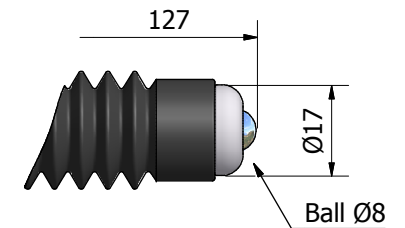

Hall effect linear position 10 mm sliding sensors

Dimensions*

Cod. see form "Codes"

CONNECTOR - A	
TYPE	DESCRIPTION
1	Tyco superseal 3 pin contact
2	Deutsch 3 pin contact

* customizable on request

ELEN S.r.l. - Elettronica industriale